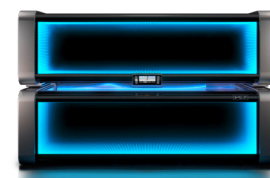

K6

DECOR AND POWER SYSTEM

PRICE EXCL. VAT IN EURO

K6 | InfinityMirror

	electronic Power	price	energy
SUPER POWER (100W/120W)		26.445,-	
TWIN POWER (160W/120W)		26.895,-	
ULTRA POWER (160W/180W)		27.545,-	28.695,-