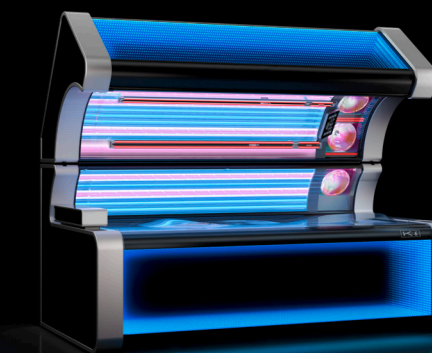

## OPTIONAL FEATURES

PRICE EXCL. VAT IN EURO

ComfortOptions  
**2.995,-**

Sound Package  
**1.315,-**

Sound & SunSphere Shoulders  
**2.310,-**

Display Package  
**1.495,-**

STARTING AT  
**26.445,-**  
PRICE EXCL. VAT IN EURO