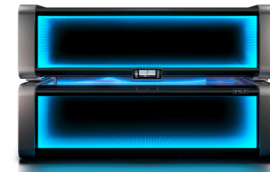

K6S

DECOR AND POWER SYSTEM

PRICE EXCL. VAT IN EURO

K6S | InfinityMirror