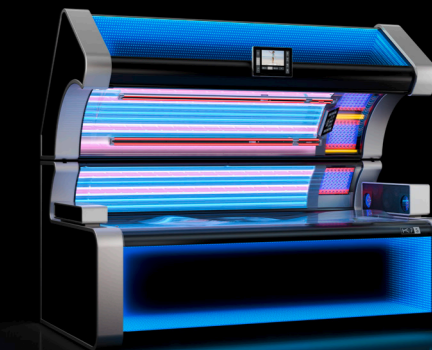

cpi energy

K7S | InfinityMirror

ULTRA POWER
(160W/180W)

44.295,-

K7S | LightArt Acryl

ULTRA POWER
(160W/180W)

44.095,-

K7S | LightArt Folio

ULTRA POWER
(160W/180W)

43.895,-

COLOR

Magic Silver

Copper Rose

Wonder White

UV COMPONENTS AND PERFORMANCE

K7S hybridSun

Configuration 32 x pureSunlight lamps (170 cm & 190 cm) max. 200 W
14 x smartSunlight lamps(170 cm & 190 cm) max. 200 W
4 x SunSphere Facials max. 120 W
2 x SunSphere Shoulders* max. 20 W
>2000 x BeautyBooster Pro

Nominal Power 12,2 kW (with AC)

K7S extraSun

Configuration 40 x pureSunlight lamps(170 cm & 190 cm) max. 200 W
6 x extraSunlight lamps (170 cm) max. 200 W
4 x SunSphere Facials max. 120 W
2 x SunSphere Shoulders* max. 20 W
>2000 x BeautyBooster Pro

Nominal Power 12,2 kW (with AC)

K7S smartSun

Configuration 46 x smartSunlight lamps (170 cm & 190 cm) max. 200 W
4 x SunSphere Facials max. 120 W
2 x SunSphere Shoulders* max. 20 W
>2000 x BeautyBooster Pro

Nominal Power 12,2 kW (with AC)

STANDARD

7" Smart Control

AirBreeze Body

AirBreeze Face

VoiceAssist

Air Condition

Aqua Cool

10" Smart Control

3D Soundbar

SunSphere Facials

Wireless Charging

SunSphere Shoulders

Aroma

Bluetooth

Beauty Booster Pro

Video Player

ACCESSOIRES

PRICE EXCL. VAT IN EURO

- Exhaust air duct 410,-
- Exhaust air hose (Ø 300 mm, length 3m, 2 hose clamps) 140,-
- Thermostatic cabin temperature controlling 260,-
- megaTimer 310,-

44.295,-
PRICE EXCL. VAT IN EURO

*Optional Feature