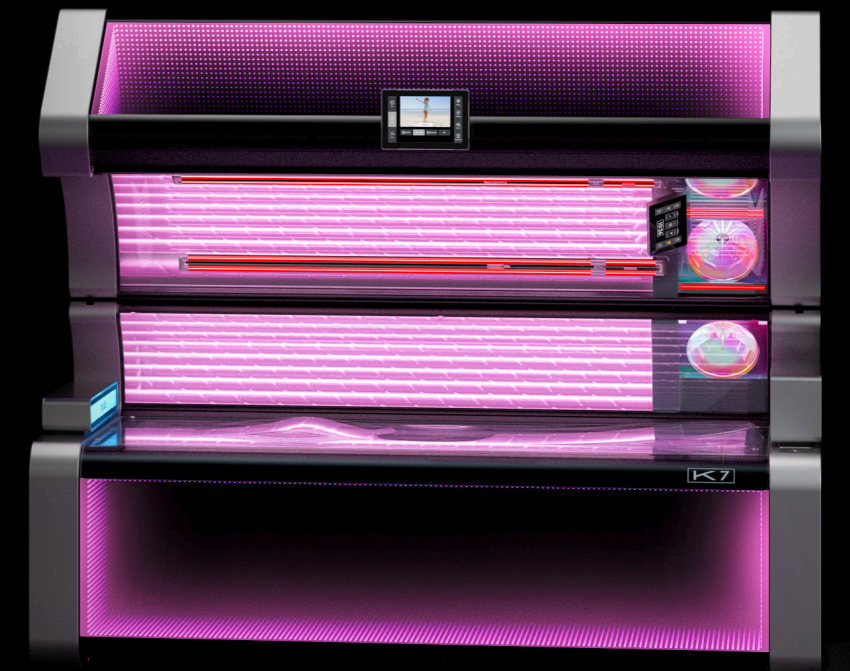

LIGHTSELECT

Strong design meets innovative technology.

A mesmerizing combination of form and light, creates a whole new feeling of ultimate relaxation during a short holiday. The UV spectra, which are perfectly adjusted by KBL, stimulate vitamin D formation, caress the skin with red light, strengthen the immune system and give a natural tan. It's your choice.

Dimensions (mm)	Length x Width x Height
Closed:	2.300 mm x 1.373 mm x 1.397 mm
Open:	2.300 mm x 1.271 mm x 1.947 mm
Hight with exhaust:	2.096 mm

With its dimensions of 2300 mm width and 1373 mm depth, the K-Series by KBL is also ideal for smaller cabin sizes.