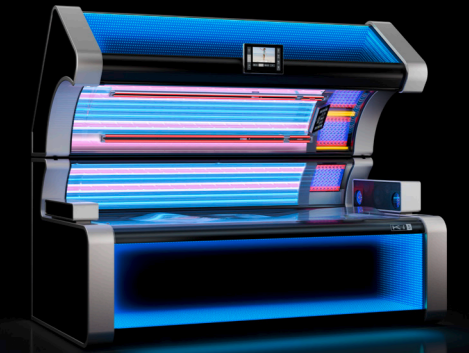

K6S | InfinityMirror

ULTRA POWER
(160W/180W)

40.495,-

cpu energy

K6S | LightArt Acryl

ULTRA POWER
(160W/180W)

40.295,-

K6S | LightArt Folio

ULTRA POWER
(160W/180W)

40.095,-

COLOR

Magic Silver

Copper Rose

Wonder White

UV COMPONENTS AND PERFORMANCE

K6S hybridSun

Configuration 28 x pureSunlight lamps (170 cm & 190 cm) max. 200 W
14 x smartSunlight lamps (170 cm & 190 cm) max. 200 W
4 x SunSphere Facials max. 120 W
2 x SunSphere Shoulders* max. 20 W
>2000 x BeautyBooster Pro

Nominal Power 11,6 kW (with AC)

K6S extraSun

Configuration 36 x pureSunlight lamps (170 cm & 190 cm) max. 200 W
6 x extraSunlight lamps (170 cm) max. 200 W
4 x SunSphere Facials max. 120 W
2 x SunSphere Shoulders* max. 20 W
>2000 x BeautyBooster Pro

Nominal Power 11,6 kW (with AC)

K6S smartSun

Configuration 42 x smartSunlight lamps (170 cm & 190 cm) max. 200 W
4 x SunSphere Facials max. 120 W
2 x SunSphere Shoulders* max. 20 W
>2000 x BeautyBooster Pro

Nominal Power 11,6 kW (with AC)

STANDARD

7" Smart Control

AirBreeze Body

AirBreeze Face

VoiceAssist

Air Condition

Aqua Cool

10" Smart Control

3D Soundbar

SunSphere Facials

Wireless Charging

SunSphere Shoulders

Aroma

Bluetooth

Beauty Booster Pro

Video Player

ACCESSOIRES

PRICE EXCL. VAT IN EURO

- Exhaust air duct 410,-
- Exhaust air hose (Ø 300 mm, length 3m, 2 hose clamps) 140,-
- Thermostatic cabin temperature controlling 260,-
- megaTimer 310,-

40.495,-
PRICE EXCL. VAT IN EURO

*Optional Feature