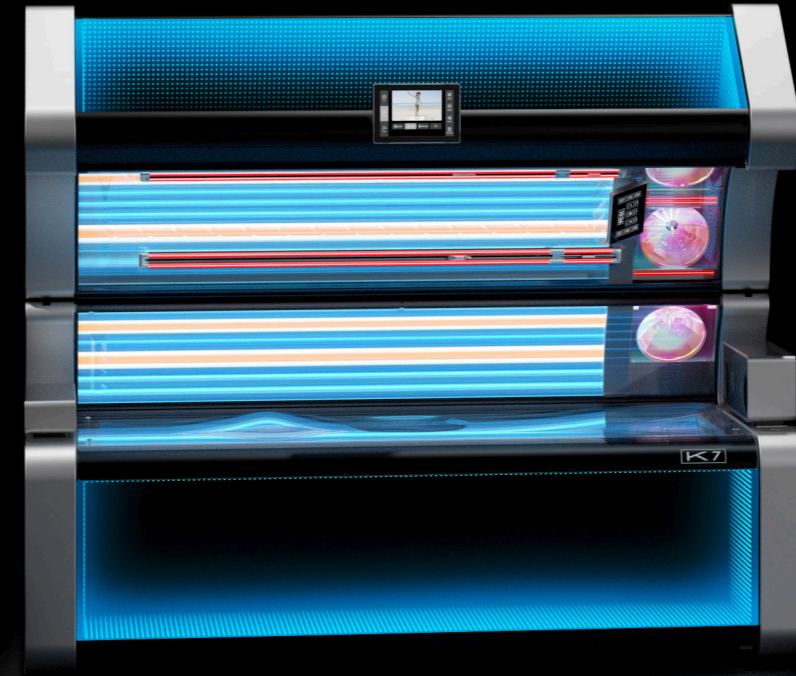

LIGHTSELECT

Strong design meets innovative technology.

A mesmerizing combination of form and light, creates a whole new feeling of ultimate relaxation during a short holiday. The UV spectra, which are perfectly adjusted by KBL, stimulate vitamin D formation, caress the skin with red light, strengthen the immune system and give a natural tan. It's your choice.

Dimensions (mm)	Length x Width x Height
Closed:	2.300 mm x 1.373 mm x 1.397 mm
Open:	2.300 mm x 1.271 mm x 1.947 mm
Hight with exhaust:	2.096 mm

With its dimensions of 2300 mm width and 1373 mm depth, the K-Series by KBL is also ideal for smaller cabin sizes.