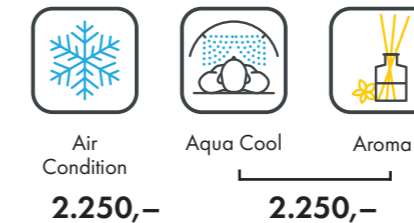

OPTIONAL FEATURES

PRICE EXCL. VAT IN EURO

ComfortOptions
2.995,-