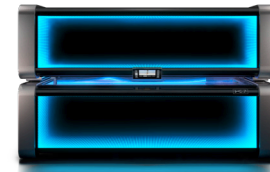

K7

DECOR AND POWER SYSTEM

PRICE EXCL. VAT IN EURO

K7 | InfinityMirror

SUPER POWER (100W/120W)	28.995,-	
TWIN POWER (160W/120W)	29.645,-	
ULTRA POWER (160W/180W)	30.745,-	32.495,-