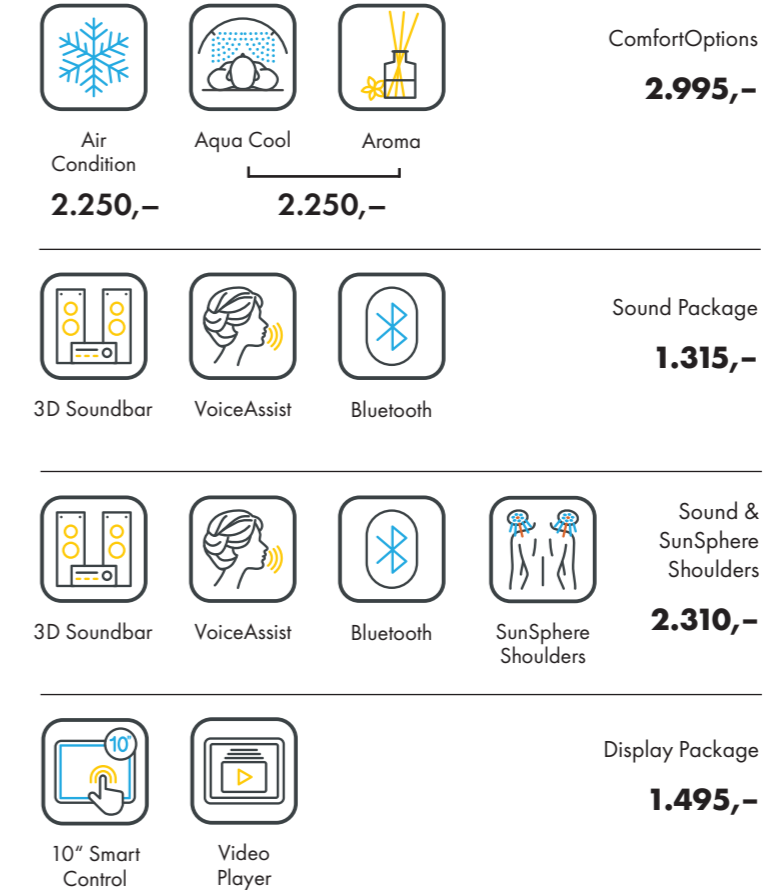

OPTIONAL FEATURES

PRICE EXCL. VAT IN EURO