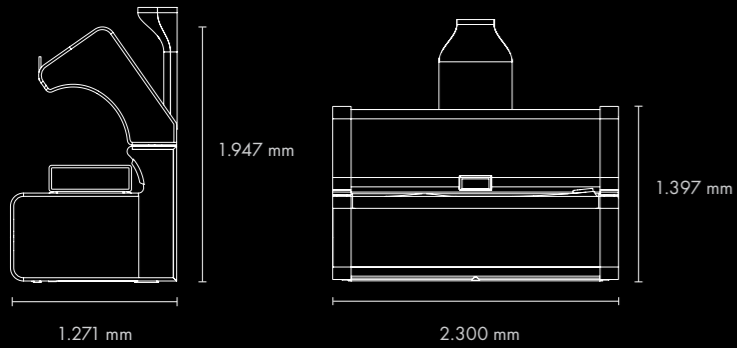

Dimensions (mm)	Length x Width x Height
Closed:	2.300 mm x 1.373 mm x 1.397 mm
Open:	2.300 mm x 1.271 mm x 1.947 mm
Hight with exhaust:	2.096 mm

With its dimensions of 2300 mm width and 1373 mm depth, the K-Series by KBL is also ideal for smaller cabin sizes.